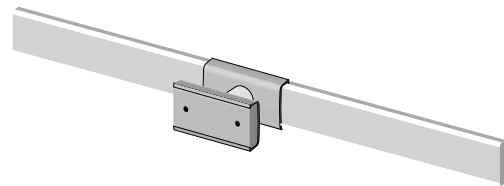

# FLEX-display™ Mounting - Wall fixing # N1

2 clips, length of bars is 40 - 60cm.

Center clip on bar

Clips for Wall fixing, A-010