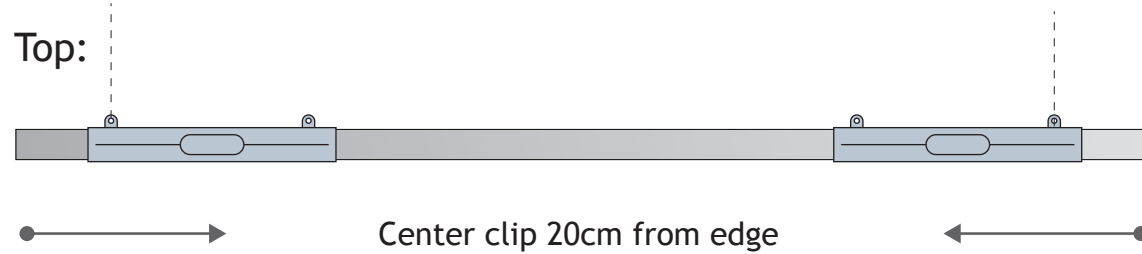

# FLEX-display™ Mounting - Ceiling fixing # M3

3 clips, length of bars is 120 - 200cm.

Bottom (only double-sided systems):

Display connector straight, P-015,  
single sided fixing

Double Flex-Clip XL, top, P-306 special,  
double sided fixing

Single-sided system

Double-sided system