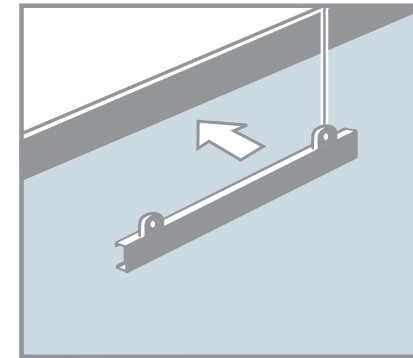

# FLEX-display™ Mounting - Ceiling fixing # M3

3 clips, length of bars is 120 - 200cm.

Bottom (only double-sided systems):

Display connector straight, P-015,  
single sided fixing

Double Flex-Clip XL, top, P-306 special,  
double sided fixing

Single-sided system

Double-sided system